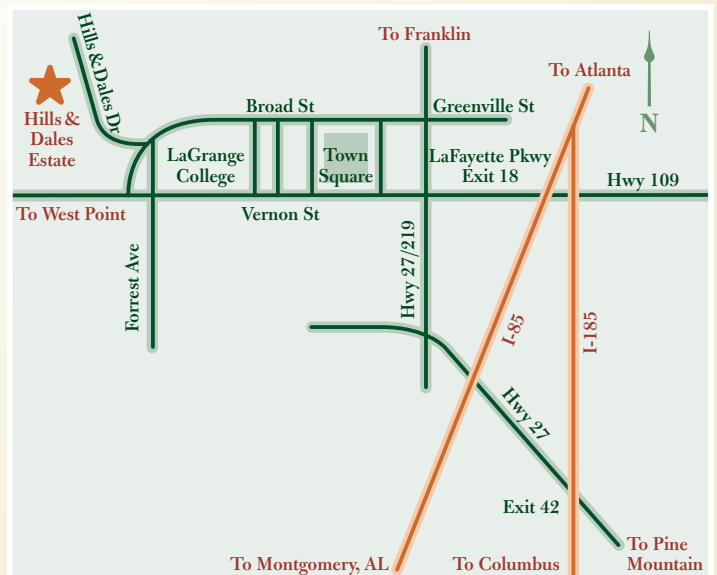

### FROM ATLANTA

Hills & Dales Estate is located 68 miles southwest of Atlanta's Hartsfield-Jackson International Airport. Take I-85S to LaGrange and take Exit 18. Turn right off the exit ramp onto Hwy 109 (LaFayette Parkway) and go 3 miles to Hwy 219 (Morgan Street). Turn right at Morgan Street then turn left at the next block onto Greenville Street (Turns into Broad Street after the town square.) Go 1 mile on Broad Street and Hills & Dales Drive is on the right.

### FROM COLUMBUS

Hills & Dales Estate is located 44 miles north of Columbus. Take I-185N to the I-85 junction and take I-85 South one mile to LaGrange Exit 18 (first exit). Turn right off the exit ramp onto Hwy 109 (LaFayette Parkway) and go 3 miles to Hwy 219 (Morgan Street). Turn right at Morgan Street then turn left at the next block onto Greenville Street (Turns into Broad St. after the town square.) Go 1 mile on Broad Street and Hills & Dales Drive is on the right.

### FROM MONTGOMERY, AL

Hills & Dales Estate is located 93 miles northeast of Montgomery. Take I-85N to LaGrange and exit at LaGrange exit 18. Turn left off the exit ramp onto Hwy 109 (LaFayette Parkway) and go 3 miles to Hwy 219 (Morgan Street). Turn right at Morgan Street then turn left at the next block onto Greenville Street (Turns into Broad Street after the town square). Go 1 mile on Broad Street and Hills & Dales Drive is on the right.

### FROM MACON

Hills & Dales Estate is located 95 miles northwest of Macon. Take Hwy 74W to Hwy 109W into LaGrange. Continue on Hwy 109 (LaFayette Pkwy) to Hwy 219 (Morgan Street). Turn right at Morgan Street then turn left at the next block onto Greenville Street (Turns into Broad Street after the town square). Go 1 mile on Broad Street and Hills & Dales Drive is on the right.